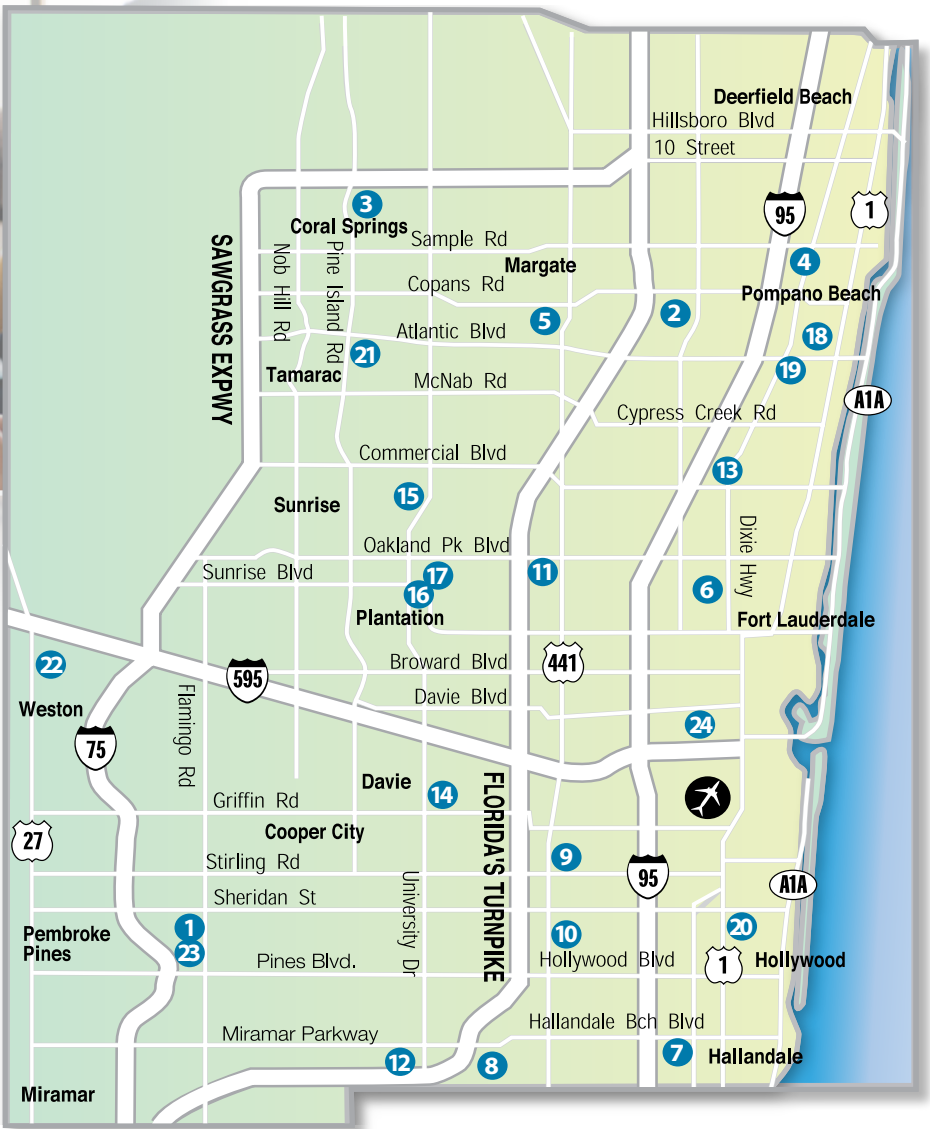

Like Us On Facebook

Table of Contents

| | |
|---|---|
| <p>1 Broward Community School Pembroke Pines <i>Page</i> 5 12800 Taft St. Pembroke Pines, FL 33028 (754) 323 - 0760</p> | <p>8 Henry D. Perry Education Center <i>Page</i> 7 3400 Wildcat Way Miramar, FL 33023 (754) 321 - 7050</p> |
| <p>2 Charles Drew Family Resource Center <i>Page</i> 5 2600 NW 9th Court Pompano Beach, FL 33069 (754) 321 - 6700</p> | <p>9 Hollywood Hills High Community School <i>Page</i> 7 5400 Stirling Road Hollywood, FL 33021 (754) 323 - 1150</p> |
| <p>3 Coral Springs Middle Community School <i>Page</i> 5 10300 W Wiles Rd Coral Springs, FL 33076 (754) 322 - 3070</p> | <p>10 Offsite: Hispanic Unity of Florida <i>Page</i> 7 5811 Johnson Street, Hollywood, FL 33021 (754) 323 - 9015</p> |
| <p>4 Crystal Lake Middle Community School <i>Page</i> 5 3551 NE 3rd Ave Pompano Beach, FL 33064 (754) 322 - 3170</p> | <p>11 Lauderhill CS at Park Lakes Learning Center <i>Page</i> 8 4747 NW 14th St Lauderhill, FL 33313 (754) 322 - 5650</p> |
| <p>5 Dave Thomas Education Center <i>Page</i> 6 6300 NW 18th Street Margate, FL 33063 (754) 322 - 6931</p> | <p>12 Miramar High Community School <i>Page</i> 8 3601 SW 89th Ave Miramar, FL 33025 (754) 323 - 1450</p> |
| <p>6 Fort Lauderdale Community School <i>Page</i> 6 1619 NE 4th Ave Fort Lauderdale, FL 33305 (754) 321 - 1325</p> | <p>13 Northeast High Adult and Community School <i>Page</i> 8 700 NE 56th St Oakland Park, FL 33334 (754) 322 - 1650</p> |
| <p>7 Gulfstream Community School <i>Page</i> 7 120 SW 4th Ave Hallandale, FL 33009 (754) 323 - 4730</p> | <p>14 Nova Community School <i>Page</i> 9 3600 College Ave Davie, FL 33314 (754) 323 - 1740</p> |
| <p>15 Piper High Community School <i>Page</i> 9 8000 NW 44th St Sunrise, FL 33351 (754) 322 - 1800</p> | <p>20 South Broward High Community School <i>Page</i> 11 1901 N Federal Hwy Hollywood, FL 33020 (754) 323 - 1900</p> |
| <p>16 Plantation High Community School <i>Page</i> 10 6901 NW 16th St Plantation, FL 33313 (754) 322 - 1950</p> | <p>21 Taravella Community School <i>Page</i> 12 10600 Riverside Dr Coral Springs, FL 33071 (754) 322 - 2400</p> |
| <p>17 Offsite: Village Multipurpose Center <i>Page</i> 10 2240 NW 68th Ave Sunrise, FL 33313 (754) 322 - 1950</p> | <p>22 Tequesta Trace Middle Community School <i>Page</i> 12 1800 Indian Trace Weston, FL 33326 (754) 323 - 4470</p> |
| <p>18 Pompano Administrative Center <i>Page</i> 10 610 NE 13th Ave Pompano Beach, FL 33060 (754) 321 - 6750</p> | <p>23 Walter C. Young Middle Community School <i>Page</i> 14 901 NW 129th Ave Pembroke Pines, FL 33028 (754) 323 - 4570</p> |
| <p>19 Pompano Beach Middle Community School <i>Page</i> 11 310 NE 6th Street Pompano Beach, FL 33060 (754) 322 - 4270</p> | <p>24 Whiddon - Rogers Education Center <i>Page</i> 14 700 SW 26th St Fort Lauderdale, FL 33315 (754) 321 - 7550</p> |